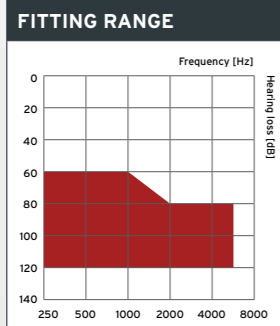

Interton Gain™ Super Power

POWERFUL HEARING Gain more out of life

FEATURE OVERVIEW

GAIN & OUTPUT	GAIN 3	GAIN 2
Max. Output (Ear simulator/2cc coupler)	144 dB SPL / 139 dB SPL	144 dB SPL / 139 dB SPL
Max. Gain (Ear simulator/2cc coupler)	86 dB / 81 dB	86 dB / 81 dB
SOUND PROCESSING		
Channels	9	6
Gain handles	6	4
Environmental program	Up to 4 programs	Up to 3 programs
Adaptive Noise Reduction	Yes	Yes
Frequency Shifting	Yes	No
Linear mode (Peak and Soft Compression)	Yes	Yes
Wide Dynamic Range Compression	Yes	Yes
Multi-channel MPO (Maximum Power Output)	Yes	Yes
SPEECH UNDERSTANDING		
Fixed Directionality	Yes	Yes
Speech-focused Directionality	Yes	No
Auto-steered Directionality	Yes	No
FEEDBACK MANAGEMENT		
Feedback Manager	No	Yes
Feedback Manager Plus incl. Feedback Guard	Yes	No
BASICS		
Signal tones (Low battery, program changes)	Yes	Yes
Power-on Delay	Yes	Yes
PROTECTION		
Nano Coating	Yes	Yes
SPECIALS		
Datalogging	Yes	Yes
AutoPhone	Yes	Yes
In-Situ Audiometry	Yes	Yes